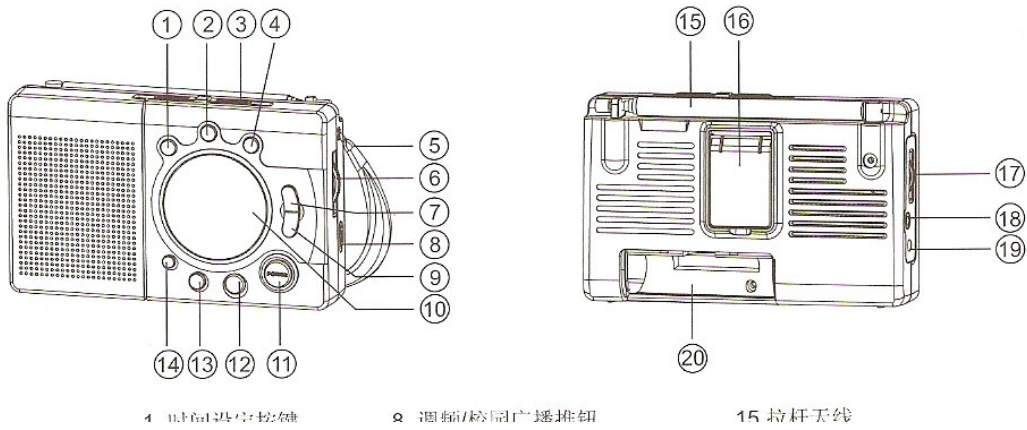

## Function Indication

1. Time Set	11. Power Off
2. Alarm Set	12. FM Band/Power On
3. AM Band Selector	13. AM Band/ Power On
4. Alarm On/Off	14. Night Light
5. Hand Strap	15. Antenna
6. Tuning Knob	16. Supporting Rack
7. Hour	17. Volume Control
8. FM/Sch	18. Earphone Jack
9. Minute	19. External Power Jack
10. Display Screen	20. Battery Compartment